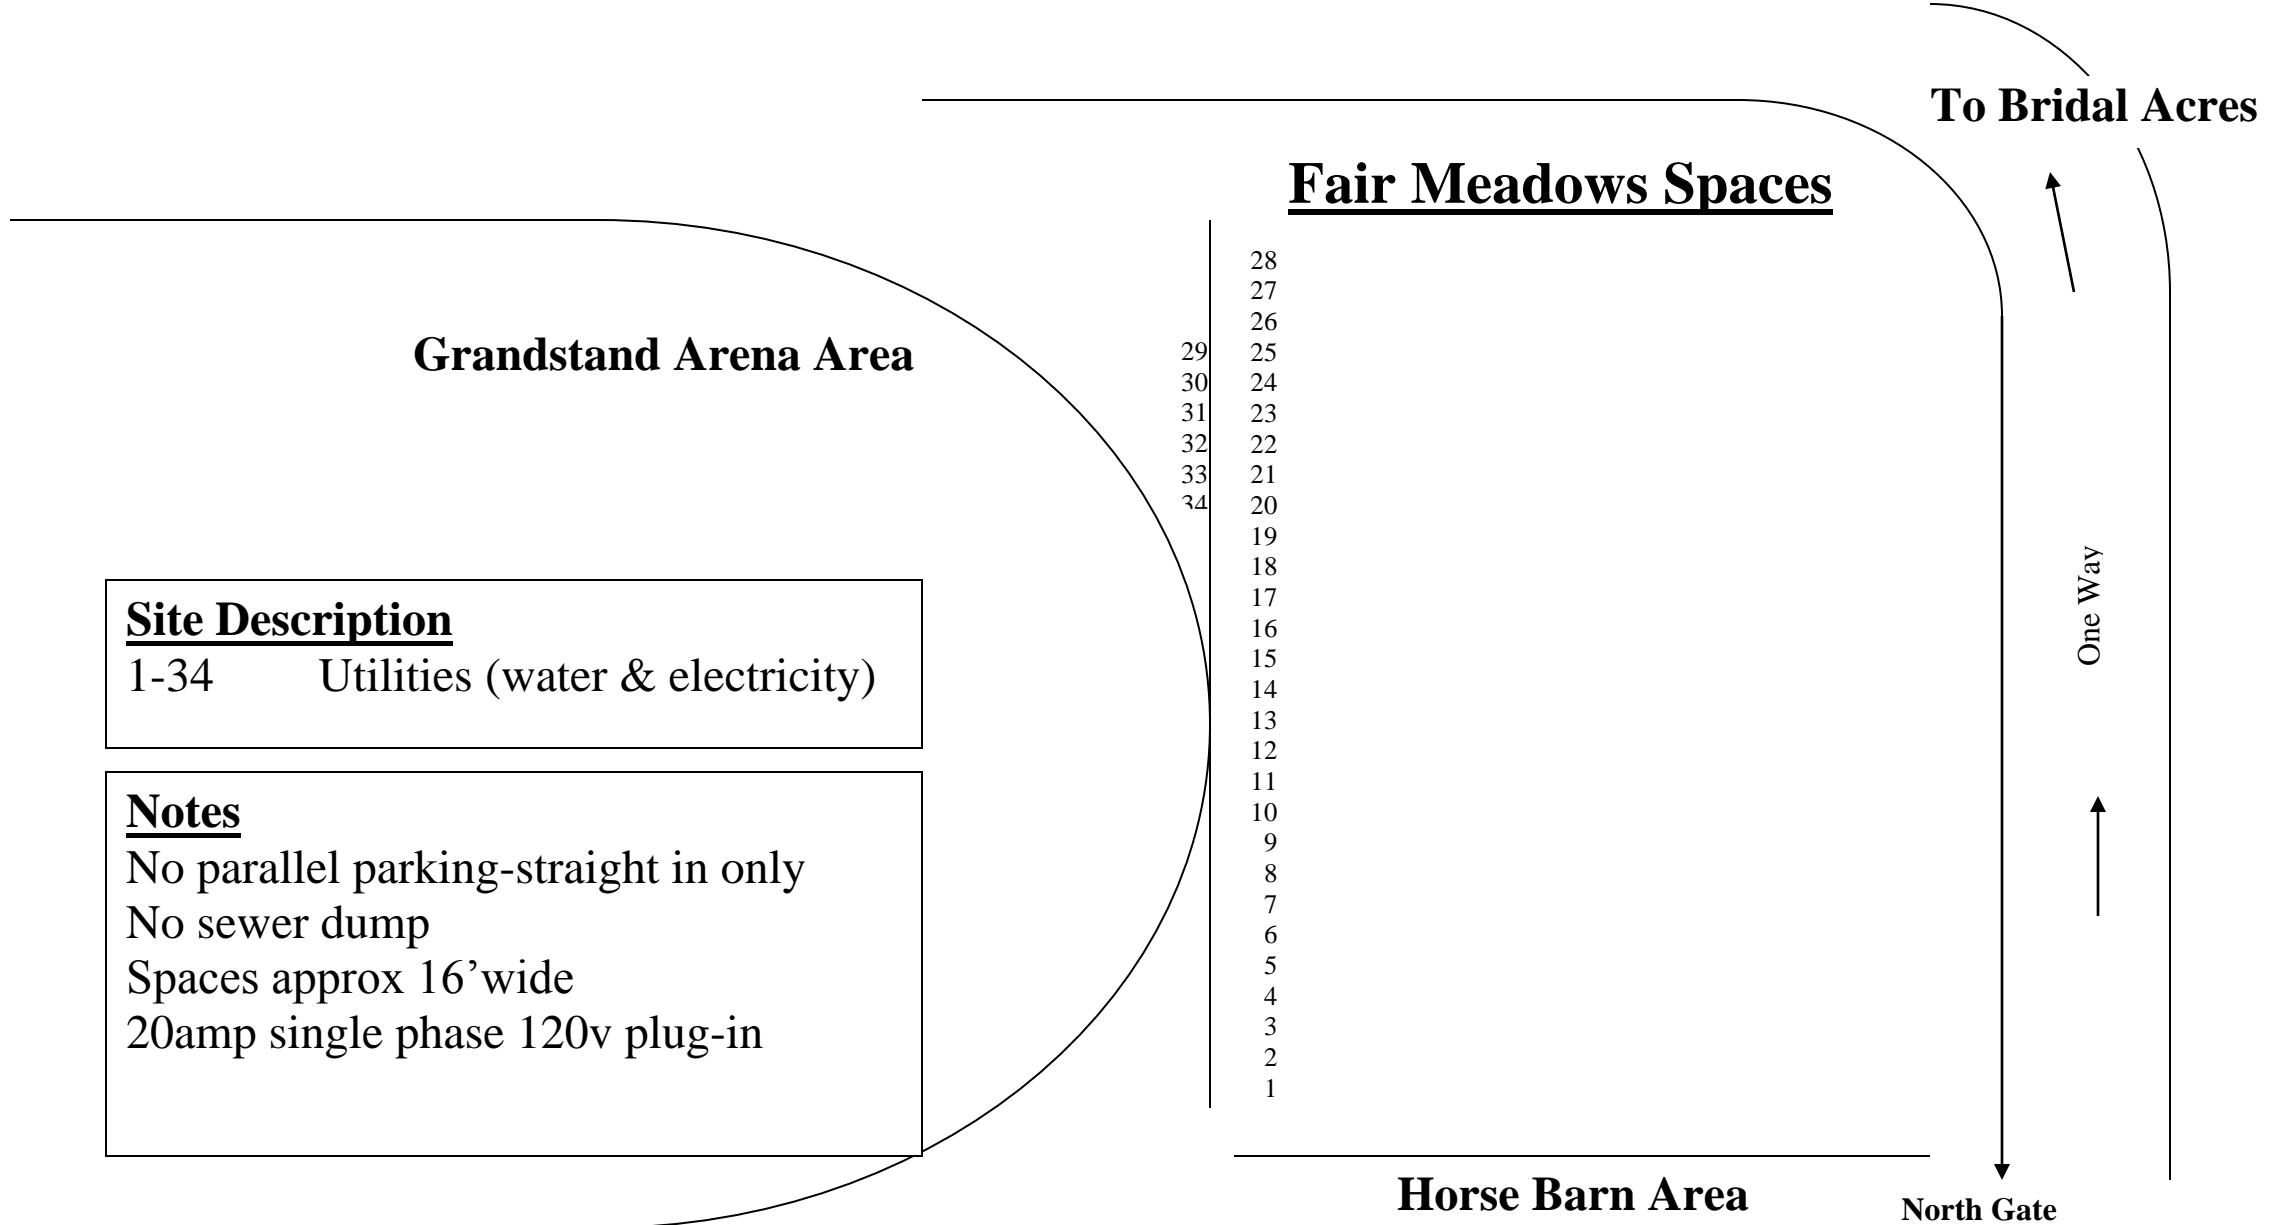

Southwest Washington Fairgrounds Camping Fair Meadows

Site Description
1-34 Utilities (water & electricity)

Notes
No parallel parking-straight in only
No sewer dump
Spaces approx 16' wide
20amp single phase 120v plug-in

Fair Meadows Spaces

- 28
- 27
- 26
- 29 25
- 30 24
- 31 23
- 32 22
- 33 21
- 34 20
- 19
- 18
- 17
- 16
- 15
- 14
- 13
- 12
- 11
- 10
- 9
- 8
- 7
- 6
- 5
- 4
- 3
- 2
- 1