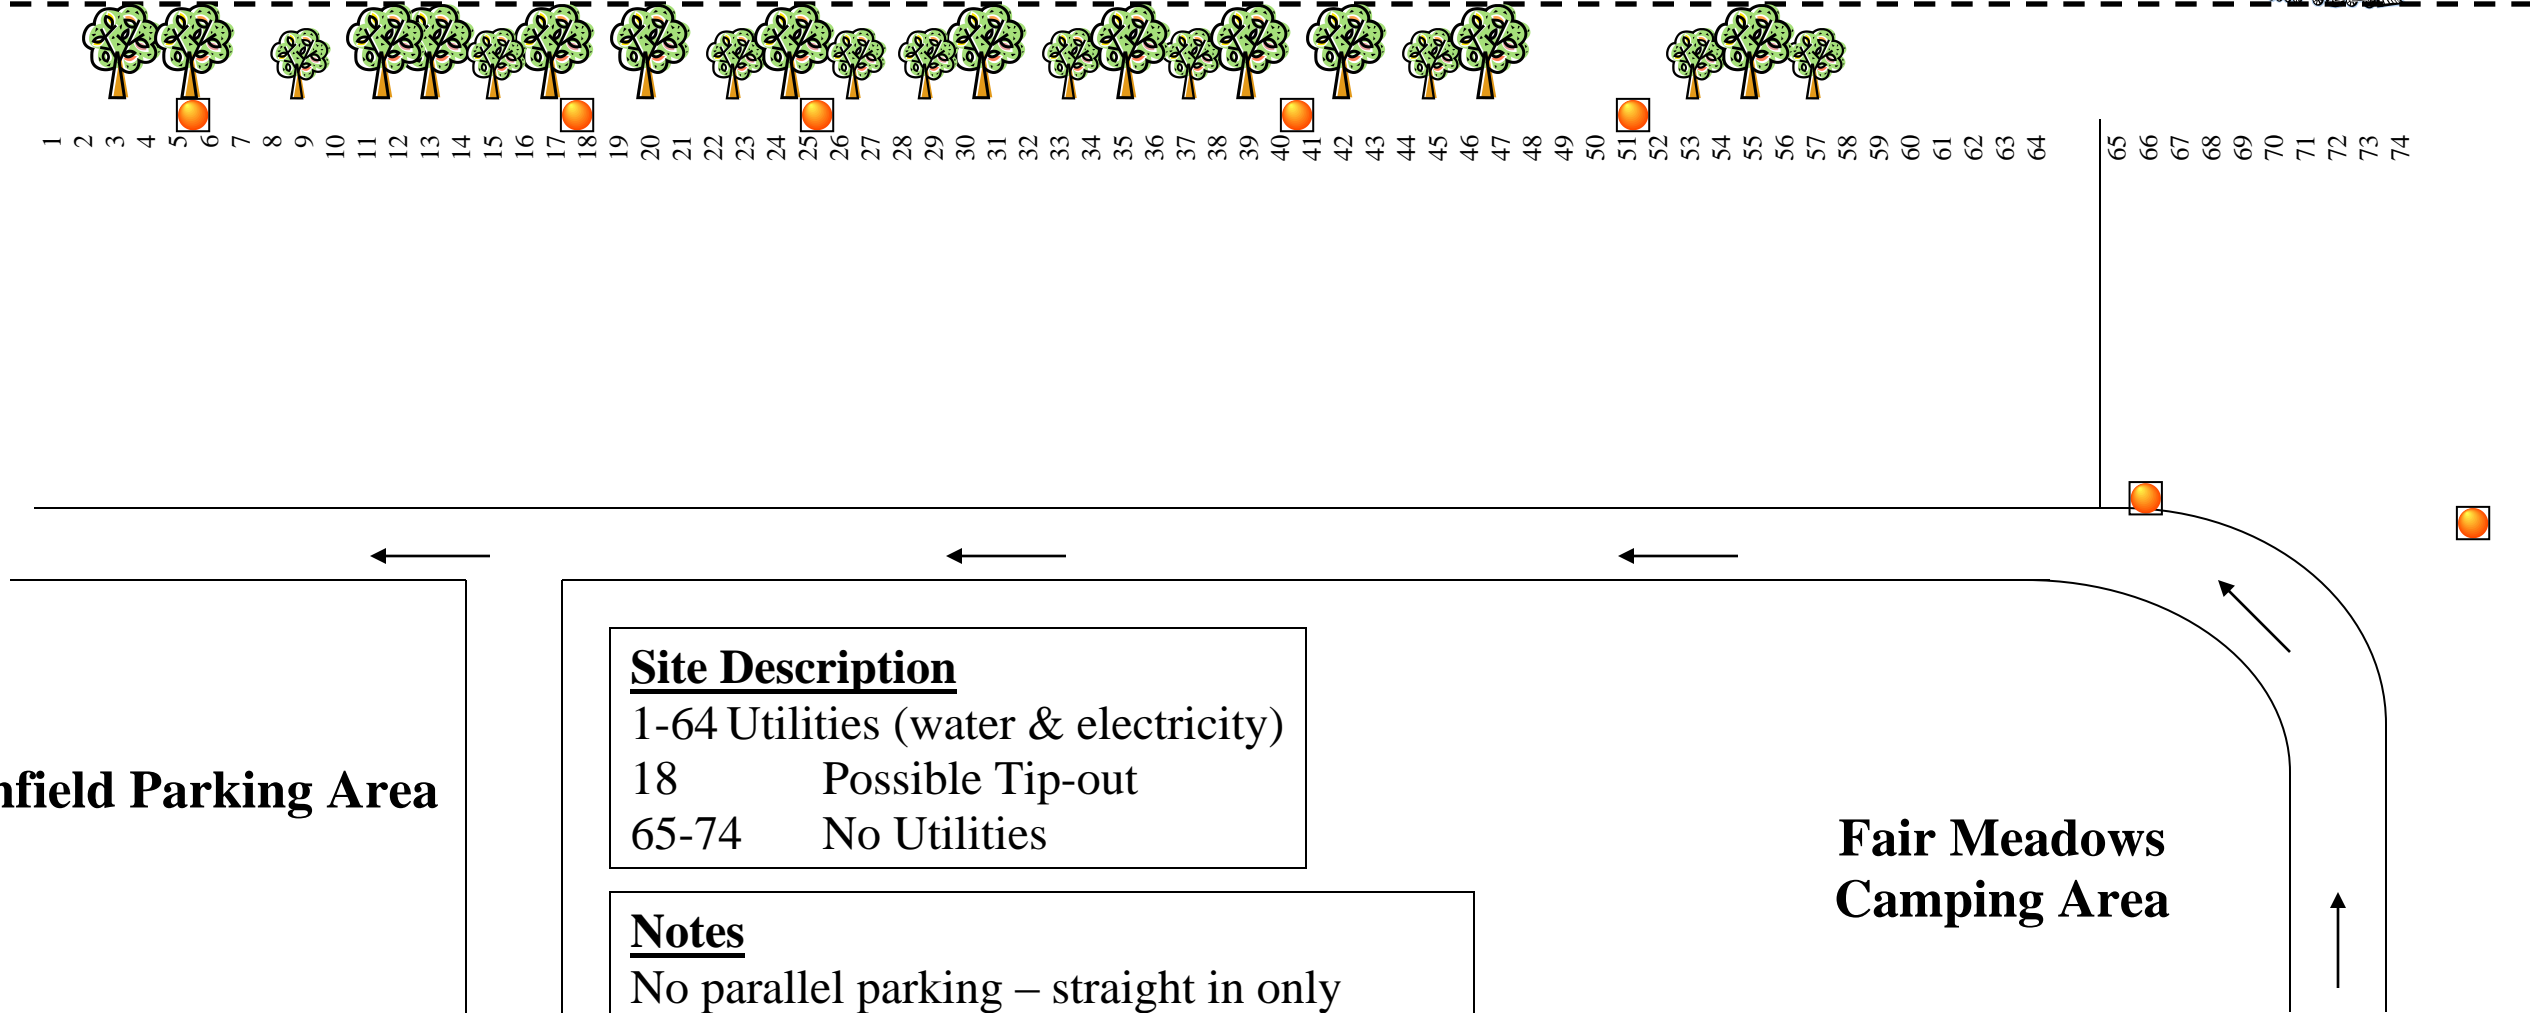

Southwest Washington Fairground Camping

Bridle Acres

Infield Parking Area

Site Description
 1-64 Utilities (water & electricity)
 18 Possible Tip-out
 65-74 No Utilities

Notes
 No parallel parking – straight in only
 No sewer dump
 Spaces approx 42' long
 20amp single phase 120v plug-in
 = Lamp post

**Fair Meadows
Camping Area**